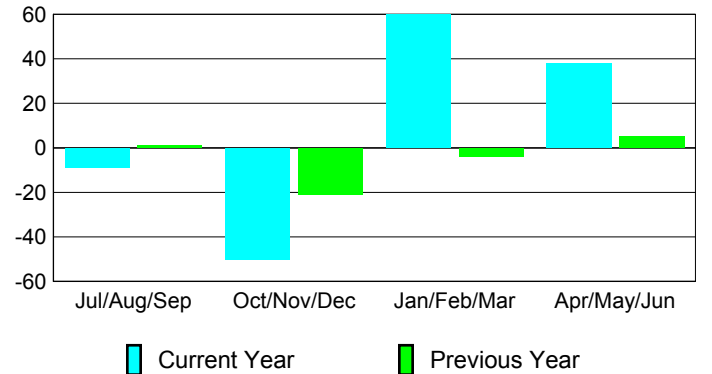

Membership Results 2008-2009

Membership 2007-2008

Month	Net Memb Goal	Actual New Memb	Actual Dropped Memb	Gain/Loss of Memb	Gain/Loss of Memb
Jul/Aug/Sep	0	46	-55	-9	1
Oct/Nov/Dec	0	10	-60	-50	-21
Jan/Feb/Mar	0	79	-19	60	-4
Apr/May/June	0	113	-75	38	5
Totals	0	248	-209	39	-19

Membership Results 2008-2009

Goal, New, Dropped, Gain/Loss

Comparison of Membership Gain/Loss

Current Year Compared to the Previous Year

Gender Comparison 2008-2009

Jul/Aug/Sep

Oct/Nov/Dec

Jan/Feb/Mar

Apr/May/June

Male

Female