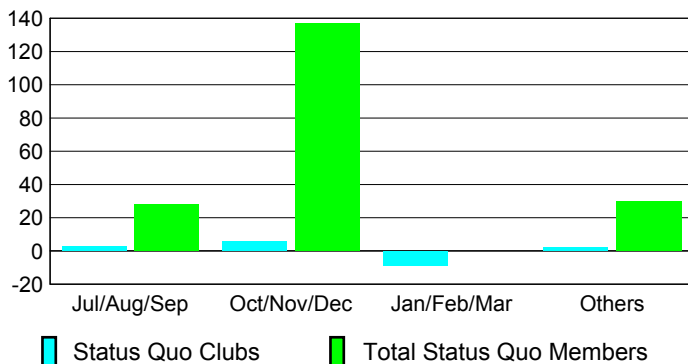

Club Results 2008-2009

Goal, New, Dropped, Gain/Loss

Comparison of Club Gain/Loss

Current Year Compared to the Previous Year

YTD Status Quo Clubs 2008-2009

Status Quo Clubs Compared to Status Quo Members

MEMBERSHIP

Membership Results 2008-2009

Membership 2007-2008

Month	Net Memb Goal	Actual New Memb	Actual Dropped Memb	Gain/Loss of Memb	Gain/Loss of Memb
Jul/Aug/Sep	0	46	-55	-9	1
Oct/Nov/Dec	0	10	-60	-50	-21
Jan/Feb/Mar	0	79	-19	60	-4
Apr/May/June	0	113	-75	38	5
Totals	0	248	-209	39	-19