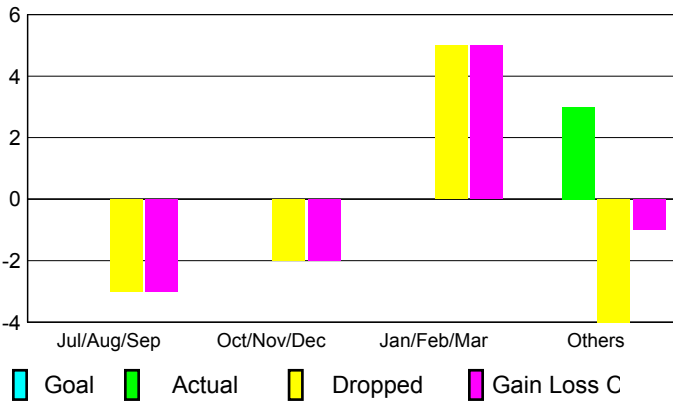

2008-2009 GMT Quarterly Report for District (or Undistricted) **District H 4**

GMT: **Doctor NICOLAS JARA ORELL**

Location: **PERU**

GMT CA: **3**

CLUBS

Club Results 2008-2009

Clubs 2007-2008

Month	New Club Goal	Actual New Clubs	Actual Dropped Clubs	Gain/Loss of Clubs	Gain/Loss of Clubs
Jul/Aug/Sep	0	0	-3	-3	0
Oct/Nov/Dec	0	0	-2	-2	0
Jan/Feb/Mar	0	0	5	5	1
Apr/May/June	0	3	-4	-1	0
Totals	0	3	-4	-1	1

Club Results 2008-2009

Goal, New, Dropped, Gain/Loss

Comparison of Club Gain/Loss

Current Year Compared to the Previous Year

YTD Status Quo Clubs 2008-2009

Status Quo Clubs Compared to Status Quo Members

MEMBERSHIP

Membership Results 2008-2009

Membership 2007-2008

Month	Net Memb Goal	Actual New Memb	Actual Dropped Memb	Gain/Loss of Memb	Gain/Loss of Memb
Jul/Aug/Sep	0	46	-55	-9	1
Oct/Nov/Dec	0	10	-60	-50	-21
Jan/Feb/Mar	0	79	-19	60	-4
Apr/May/June	0	113	-75	38	5
Totals	0	248	-209	39	-19