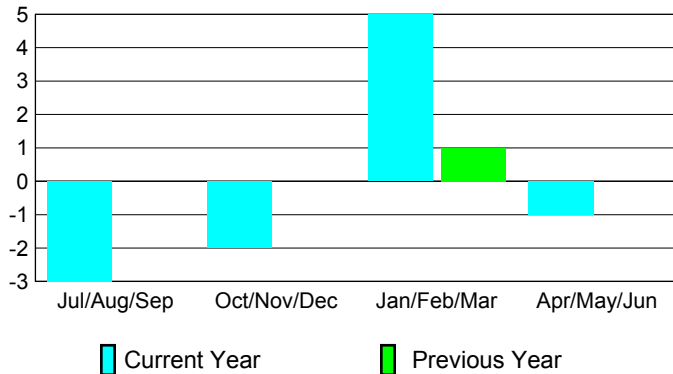

2008-2009 GMT Quarterly Report for District (or Undistricted) **District H 4**

GMT: **Doctor NICOLAS JARA ORELL**

Location: **PERU**

GMT CA: **3**

CLUBS

Club Results 2008-2009

Clubs 2007-2008

Month	New Club Goal	Actual New Clubs	Actual Dropped Clubs	Gain/Loss of Clubs	Gain/Loss of Clubs
Jul/Aug/Sep	0	0	-3	-3	0
Oct/Nov/Dec	0	0	-2	-2	0
Jan/Feb/Mar	0	0	5	5	1
Apr/May/June	0	3	-4	-1	0
Totals	0	3	-4	-1	1

Club Results 2008-2009

Goal, New, Dropped, Gain/Loss

Comparison of Club Gain/Loss

Current Year Compared to the Previous Year

YTD Status Quo Clubs 2008-2009

Status Quo Clubs Compared to Status Quo Members

MEMBERSHIP