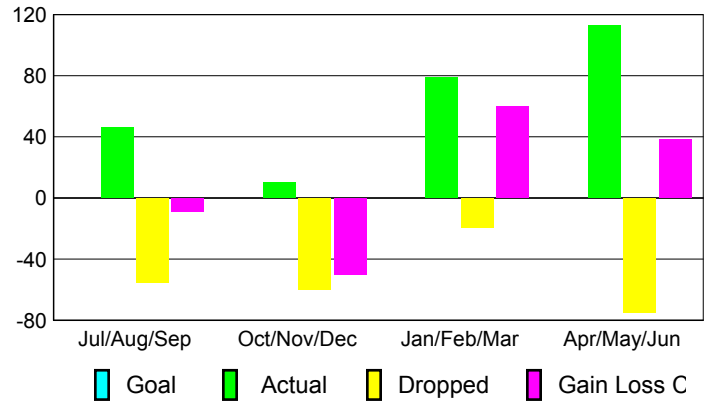

Membership Results 2008-2009

Goal, New, Dropped, Gain/Loss

Comparison of Membership Gain/Loss

Current Year Compared to the Previous Year